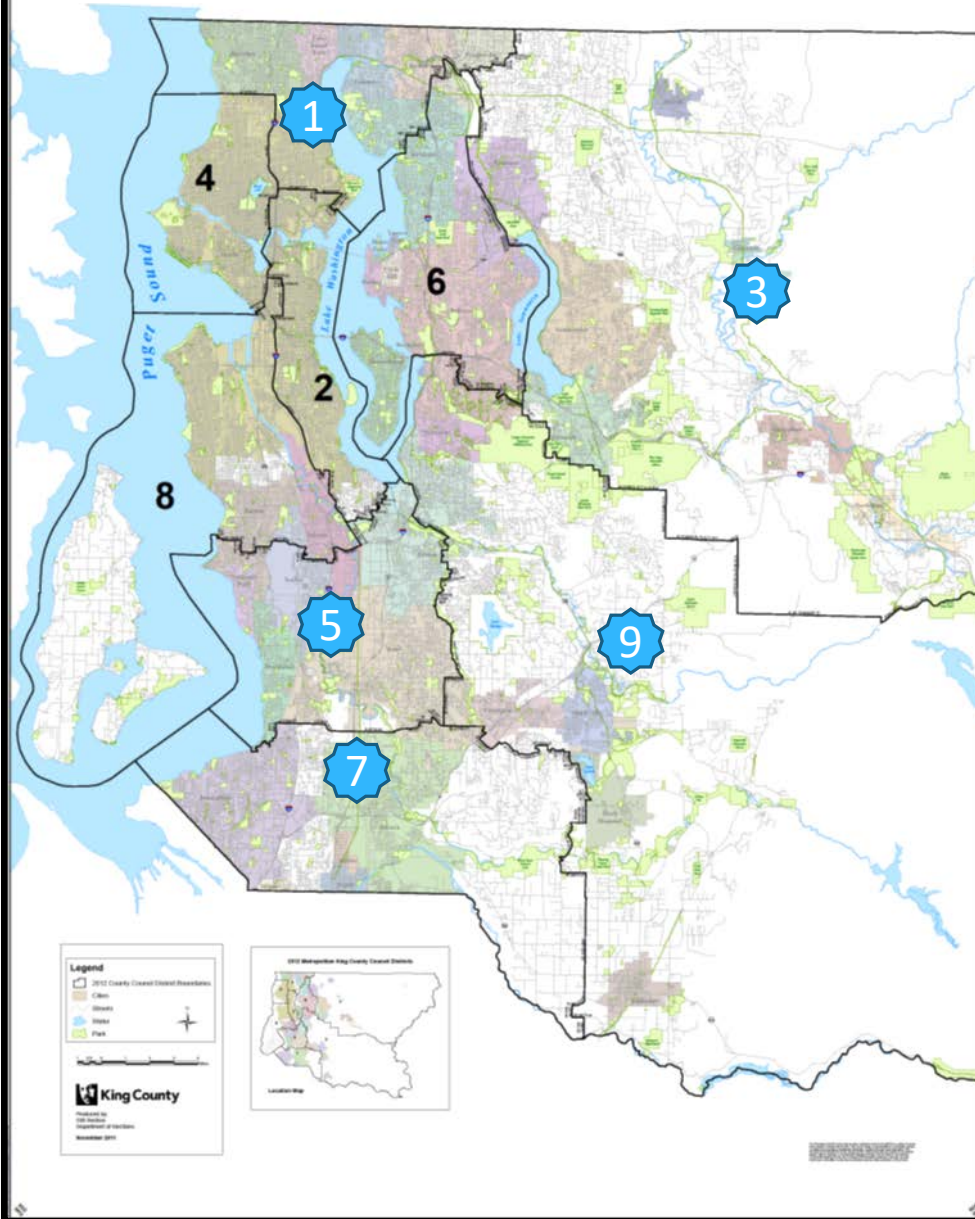

King County Council Districts

1 – Rod Dembowski

2 – Larry Gossett

3 – Kathy Lambert

4 – Jeanne Kohl Welles

5 – Dave Upthegrove

6 – Claudia Balducci

7 – Pete von Reichbauer

8 – Joe McDermott

9 – Reagan Dunn

Re-election in November, 2017